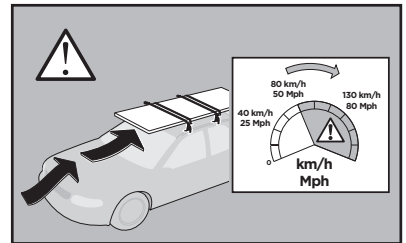

Thule Rapid System Kit 1351

> Instructions

LANCIA Ypsilon, 3-dr Hatchback, 03-

ISO 11154-E

141351

C.20130117
519-1351-01

Bring your life

thule.com