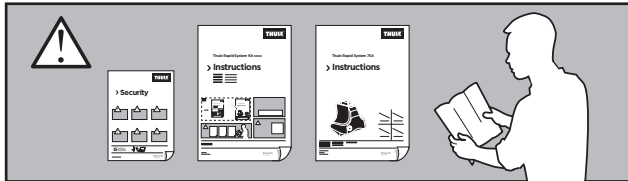

Thule Rapid System Kit 1351

> Instructions

LANCIA Ypsilon, 3-dr Hatchback, 03-

ISO 11154-E

141351

C.20130117
519-1351-01

Bring your life

thule.com