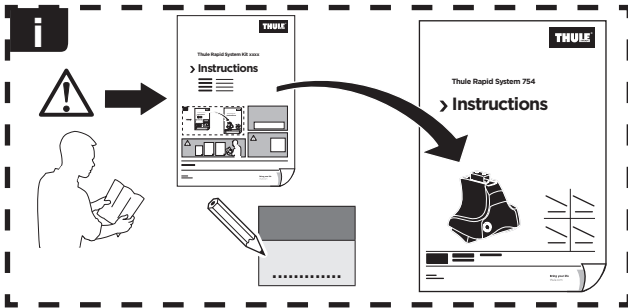

Thule Rapid System Kit 1351

> Instructions

LANCIA Ypsilon, 3-dr Hatchback, 03-

ISO 11154-E

141351

C.20130117
519-1351-01

Bring your life

thule.com

	X (scale)	X (mm)	X (inch)
LANCIA Ypsilon, 3-dr Hatchback, 03-	31	961	37 ⁷ / ₈

	Y (scale)	Y (mm)	Y (inch)
LANCIA Ypsilon, 3-dr Hatchback, 03-	31,5	966	38

2

LANCIA Ypsilon, 3-dr Hatchback, 03-

3

	W (mm)	Z (mm)	W (inch)	Z (inch)
LANCIA Ypsilon, 3-dr Hatchback, 03-	400	710	15 ³/₄	28