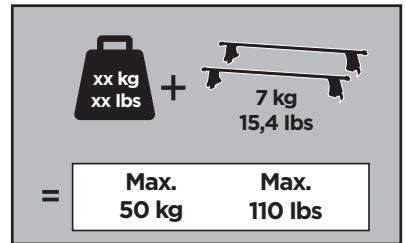

Thule Rapid System Kit 1351

> Instructions

LANCIA Ypsilon, 3-dr Hatchback, 03-

ISO 11154-E

141351

C.20130117
519-1351-01

Bring your life

thule.com