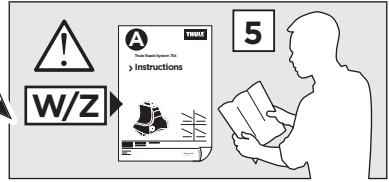

3

	W (mm)	Z (mm)	W (inch)	Z (inch)
AUDI TT (Mk.II.), 3-dr Coupé, 06-14 / *07-15	15	615	5/8	24 1/4