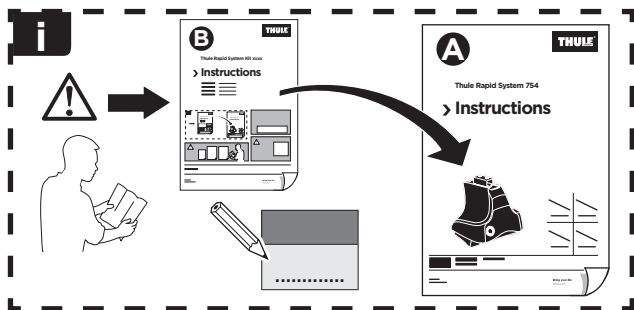

ISO 11154-E

141459

C.20150225
519-1459-05

Bring your life
thule.com