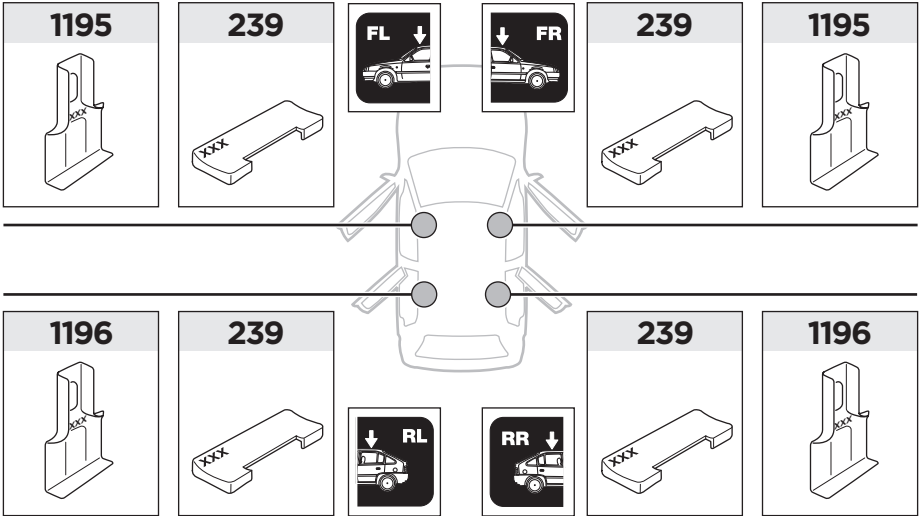

Thule Rapid System Kit 1658

> Instructions

DODGE Journey, 5-dr SUV, 12- / *13- (Without railing)

FIAT Freemont, 5-dr SUV, 12- (Without railing)

*North America

ISO 11154-E

141658

C.20130704
519-1658-01

Bring your life
thule.com

1

	X (scale)	X (mm)	X (inch)
DODGE Journey , 5-dr SUV, 12- / *13-	53	1181	46 1/2
FIAT Freemont , 5-dr SUV, 12-	53	1181	46 1/2

	Y (scale)	Y (mm)	Y (inch)
DODGE Journey , 5-dr SUV, 12- / *13-	49,5	1146	45 1/8
FIAT Freemont , 5-dr SUV, 12-	49,5	1146	45 1/8

2

DODGE Journey, 5-dr SUV, 12- / *13-

FIAT Freemont, 5-dr SUV, 12-

3

	W (mm)	Z (mm)	W (inch)	Z (inch)
DODGE Journey , 5-dr SUV, 12- / *13-	438	711	17 1/4	28
FIAT Freemont , 5-dr SUV, 12-	438	711	17 1/4	28