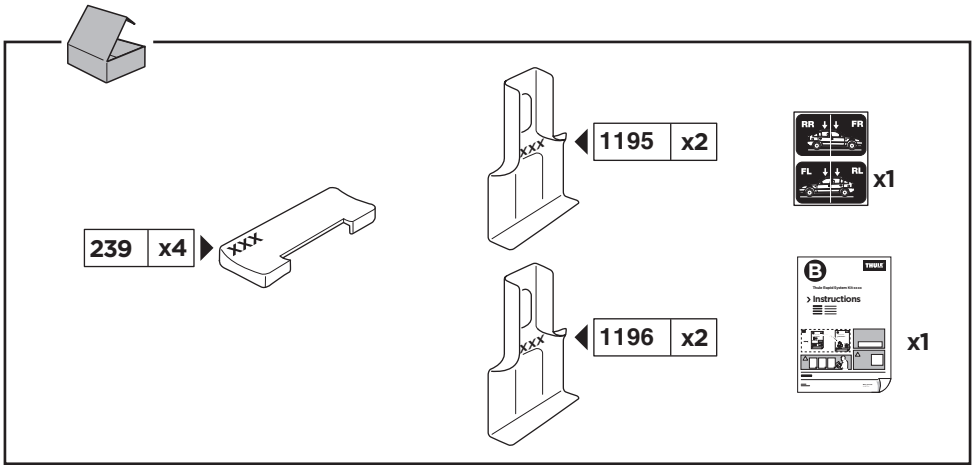

Thule Rapid System Kit 1658

> Instructions

DODGE Journey, 5-dr SUV, 12- / *13- (Without railing)

FIAT Freemont, 5-dr SUV, 12- (Without railing)

*North America

ISO 11154-E

141658

C.20130704
519-1658-01

Bring your life
thule.com

1

	X (scale)	X (mm)	X (inch)
DODGE Journey , 5-dr SUV, 12- / *13-	53	1181	46 1/2
FIAT Freemont , 5-dr SUV, 12-	53	1181	46 1/2

	Y (scale)	Y (mm)	Y (inch)
DODGE Journey , 5-dr SUV, 12- / *13-	49,5	1146	45 1/8
FIAT Freemont , 5-dr SUV, 12-	49,5	1146	45 1/8

2

DODGE Journey, 5-dr SUV, 12- / *13-

FIAT Freemont, 5-dr SUV, 12-

3

	W (mm)	Z (mm)	W (inch)	Z (inch)
DODGE Journey , 5-dr SUV, 12- / *13-	438	711	17 1/4	28
FIAT Freemont , 5-dr SUV, 12-	438	711	17 1/4	28