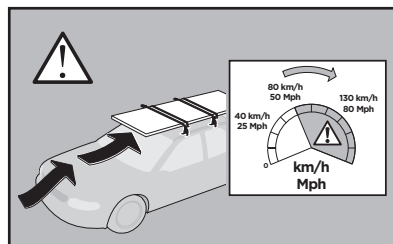

Thule Rapid System Kit 1658

> Instructions

DODGE Journey, 5-dr SUV, 12- / *13- (Without railing)

FIAT Freemont, 5-dr SUV, 12- (Without railing)

*North America

ISO 11154-E

141658

C.20130704
519-1658-01

Bring your life
thule.com

1

	X (scale)	X (mm)	X (inch)
DODGE Journey , 5-dr SUV, 12- / *13-	53	1181	46 1/2
FIAT Freemont , 5-dr SUV, 12-	53	1181	46 1/2

	Y (scale)	Y (mm)	Y (inch)
DODGE Journey , 5-dr SUV, 12- / *13-	49,5	1146	45 1/8
FIAT Freemont , 5-dr SUV, 12-	49,5	1146	45 1/8