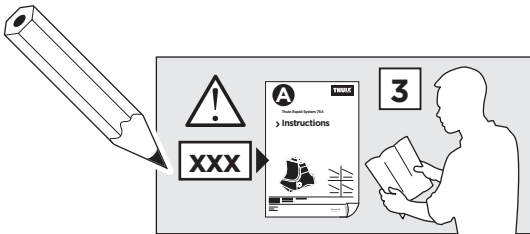

2

DODGE Journey, 5-dr SUV, 12- / *13-

FIAT Freemont, 5-dr SUV, 12-