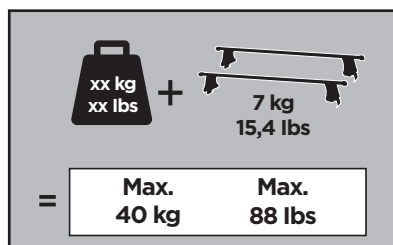

Thule Rapid System Kit 1658

> Instructions

DODGE Journey, 5-dr SUV, 12- / *13- (Without railing)

FIAT Freemont, 5-dr SUV, 12- (Without railing)

*North America

ISO 11154-E

141658

C.20130704
519-1658-01

Bring your life
thule.com

1

	X (scale)	X (mm)	X (inch)
DODGE Journey , 5-dr SUV, 12- / *13-	53	1181	46 1/2
FIAT Freemont , 5-dr SUV, 12-	53	1181	46 1/2

	Y (scale)	Y (mm)	Y (inch)
DODGE Journey , 5-dr SUV, 12- / *13-	49,5	1146	45 1/8
FIAT Freemont , 5-dr SUV, 12-	49,5	1146	45 1/8