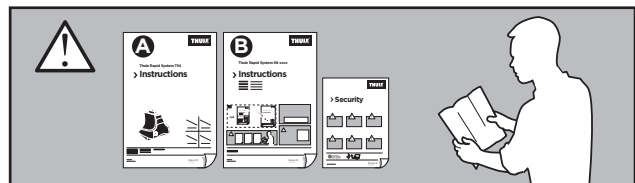

Thule Rapid System Kit 1658

> Instructions

DODGE Journey, 5-dr SUV, 12- / *13- (Without railing)

FIAT Freemont, 5-dr SUV, 12- (Without railing)

*North America

ISO 11154-E

141658

C.20130704
519-1658-01