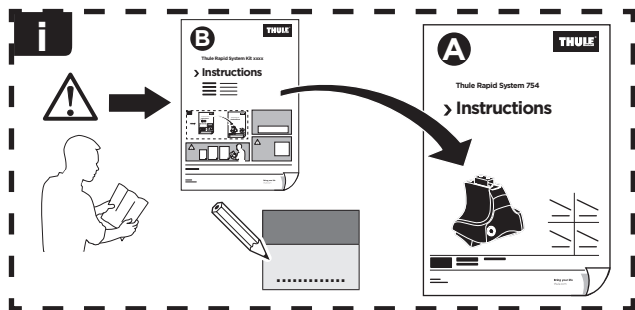

Thule Rapid System Kit 1658

> Instructions

DODGE Journey, 5-dr SUV, 12- / *13- (Without railing)

FIAT Freemont, 5-dr SUV, 12- (Without railing)

*North America

ISO 11154-E

141658

C.20130704
519-1658-01

Bring your life
thule.com

1

	X (scale)	X (mm)	X (inch)
DODGE Journey , 5-dr SUV, 12- / *13-	53	1181	46 1/2
FIAT Freemont , 5-dr SUV, 12-	53	1181	46 1/2

	Y (scale)	Y (mm)	Y (inch)
DODGE Journey , 5-dr SUV, 12- / *13-	49,5	1146	45 1/8
FIAT Freemont , 5-dr SUV, 12-	49,5	1146	45 1/8