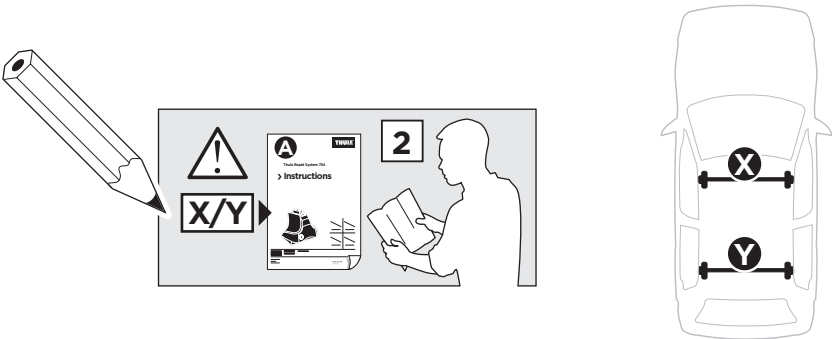

Thule Rapid System Kit 1658

> Instructions

DODGE Journey, 5-dr SUV, 12- / *13- (Without railing)

FIAT Freemont, 5-dr SUV, 12- (Without railing)

*North America

ISO 11154-E

141658

C.20130704
519-1658-01

Bring your life
thule.com

1

	X (scale)	X (mm)	X (inch)
DODGE Journey , 5-dr SUV, 12- / *13-	53	1181	46 1/2
FIAT Freemont , 5-dr SUV, 12-	53	1181	46 1/2

	Y (scale)	Y (mm)	Y (inch)
DODGE Journey , 5-dr SUV, 12- / *13-	49,5	1146	45 1/8
FIAT Freemont , 5-dr SUV, 12-	49,5	1146	45 1/8

2

DODGE Journey, 5-dr SUV, 12- / *13-

FIAT Freemont, 5-dr SUV, 12-

3

	W (mm)	Z (mm)	W (inch)	Z (inch)
DODGE Journey , 5-dr SUV, 12- / *13-	438	711	17 1/4	28
FIAT Freemont , 5-dr SUV, 12-	438	711	17 1/4	28