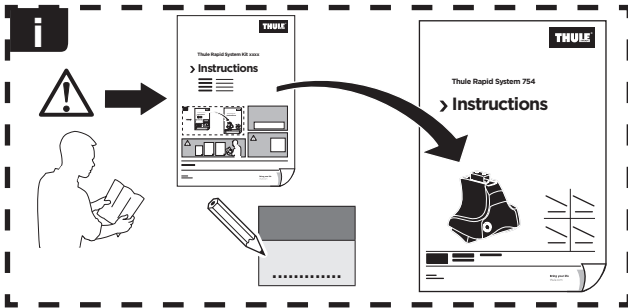

Thule Rapid System Kit 1655

> Instructions

HYUNDAI Azera, 4-dr Sedan, 11-16

HYUNDAI Grandeur, 4-dr Sedan, 11-16

ISO 11154-E

141655

C.2017/0109
519-1655-02

Bring your life