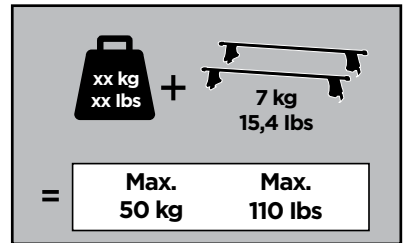

Thule Rapid System Kit 1654

> Instructions

HYUNDAI Avante, 4-dr Sedan, 11-

HYUNDAI Elantra, 4-dr Sedan, 11- / *12-

*North America

ISO 11154-E

141654

C.20120607
519-1654-02

Bring your life

thule.com