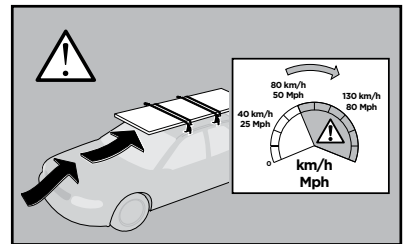

Thule Rapid System Kit 1654

> Instructions

HYUNDAI Avante, 4-dr Sedan, 11-

HYUNDAI Elantra, 4-dr Sedan, 11- / *12-

*North America

ISO 11154-E

141654

C.20120607
519-1654-02

Bring your life

thule.com