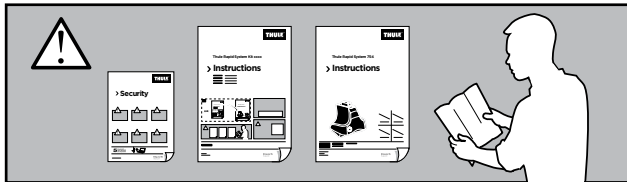

Thule Rapid System Kit 1654

> Instructions

HYUNDAI Avante, 4-dr Sedan, 11-

HYUNDAI Elantra, 4-dr Sedan, 11- / *12-

*North America

ISO 11154-E

141654

C.20120607
519-1654-02