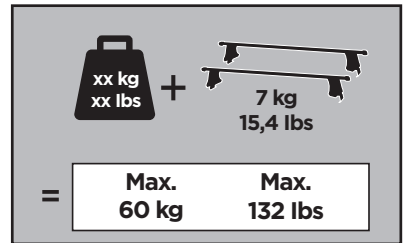

# > Instructions

**KIA Picanto**, 5-dr Hatchback, 04-10

**KIA Picanto**, 5-dr Hatchback, 11-17

**KIA Morning**, 5-dr Hatchback, 11-17

ISO 11154-E

23 x2

597 x2

x1

24 x2

1171 x2

x1

1

	X (scale)	X (mm)	X (inch)
<b>KIA Picanto</b> , 5-dr Hatchback, 04-10	28	931	36 <sup>5</sup> / <sub>8</sub>
<b>KIA Picanto</b> , 5-dr Hatchback, 11-17	29	941	37
<b>KIA Morning</b> , 5-dr Hatchback, 11-17	29	941	37