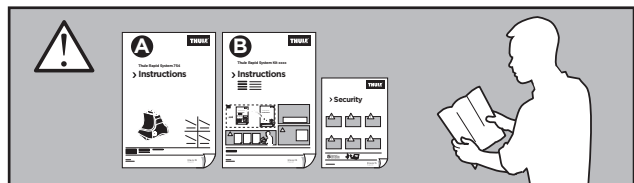

Thule Rapid System Kit 1650

> Instructions

NISSAN Serena, 5-dr Van, 10-

SUZUKI Landy, 5-dr Van, 10-

ISO 11154-E

141650

C.20130704
519-1650-01

Bring your life
thule.com