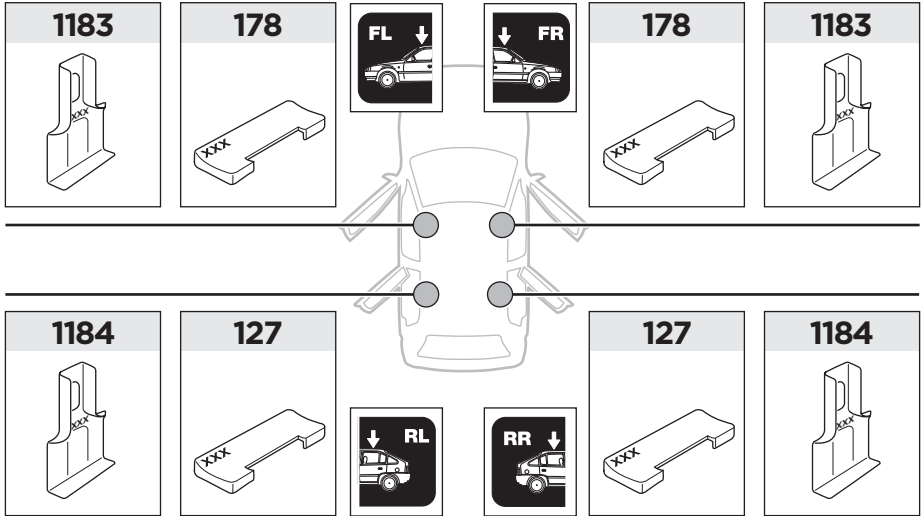

x1

x1

1

	X (scale)	X (mm)	X (inch)
SKODA Fabia , 5-dr Estate, 08-14 (Without railing)	33,5	986	38 7/8

	Y (scale)	Y (mm)	Y (inch)
SKODA Fabia , 5-dr Estate, 08-14 (Without railing)	30	951	37 1/2

2

SKODA Fabia, 5-dr Estate, 08-14 (Without railing)

3

	W (mm)	Z (mm)	W (inch)	Z (inch)
SKODA Fabia , 5-dr Estate, 08-14 (Without railing)	400	700	15 ³/₄	27 ¹/₂