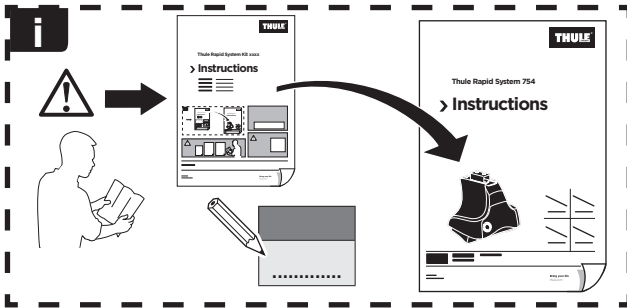

Thule Rapid System Kit 1642

> Instructions

SKODA Fabia, 5-dr Estate, 08-14 (Without railing)

ISO 11154-E

127 x2

178 x2

1183 x2

1184 x2

x1

x1

1

	X (scale)	X (mm)	X (inch)
SKODA Fabia , 5-dr Estate, 08-14 (Without railing)	33,5	986	38 7/8

	Y (scale)	Y (mm)	Y (inch)
SKODA Fabia , 5-dr Estate, 08-14 (Without railing)	30	951	37 1/2

2

SKODA Fabia, 5-dr Estate, 08-14 (Without railing)