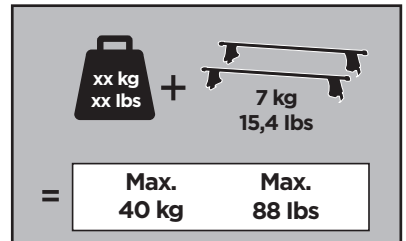

Thule Rapid System Kit 1642

> Instructions

SKODA Fabia, 5-dr Estate, 08-14 (Without railing)

ISO 11154-E

127 x2

178 x2

1183 x2

1184 x2

x1

x1

1

	X (scale)	X (mm)	X (inch)
SKODA Fabia , 5-dr Estate, 08-14 (Without railing)	33,5	986	38 7/8

	Y (scale)	Y (mm)	Y (inch)
SKODA Fabia , 5-dr Estate, 08-14 (Without railing)	30	951	37 1/2

2

SKODA Fabia, 5-dr Estate, 08-14 (Without railing)