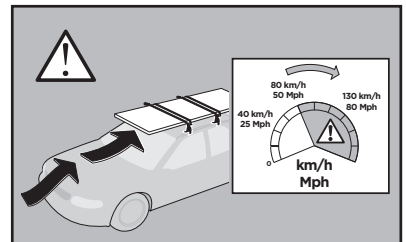

Thule Rapid System Kit 1642

> Instructions

SKODA Fabia, 5-dr Estate, 08-14 (Without railing)

ISO 11154-E

127 x2

178 x2

1183 x2

1184 x2

x1

x1

1

	X (scale)	X (mm)	X (inch)
SKODA Fabia , 5-dr Estate, 08-14 (Without railing)	33,5	986	38 7/8

	Y (scale)	Y (mm)	Y (inch)
SKODA Fabia , 5-dr Estate, 08-14 (Without railing)	30	951	37 1/2

2

SKODA Fabia, 5-dr Estate, 08-14 (Without railing)