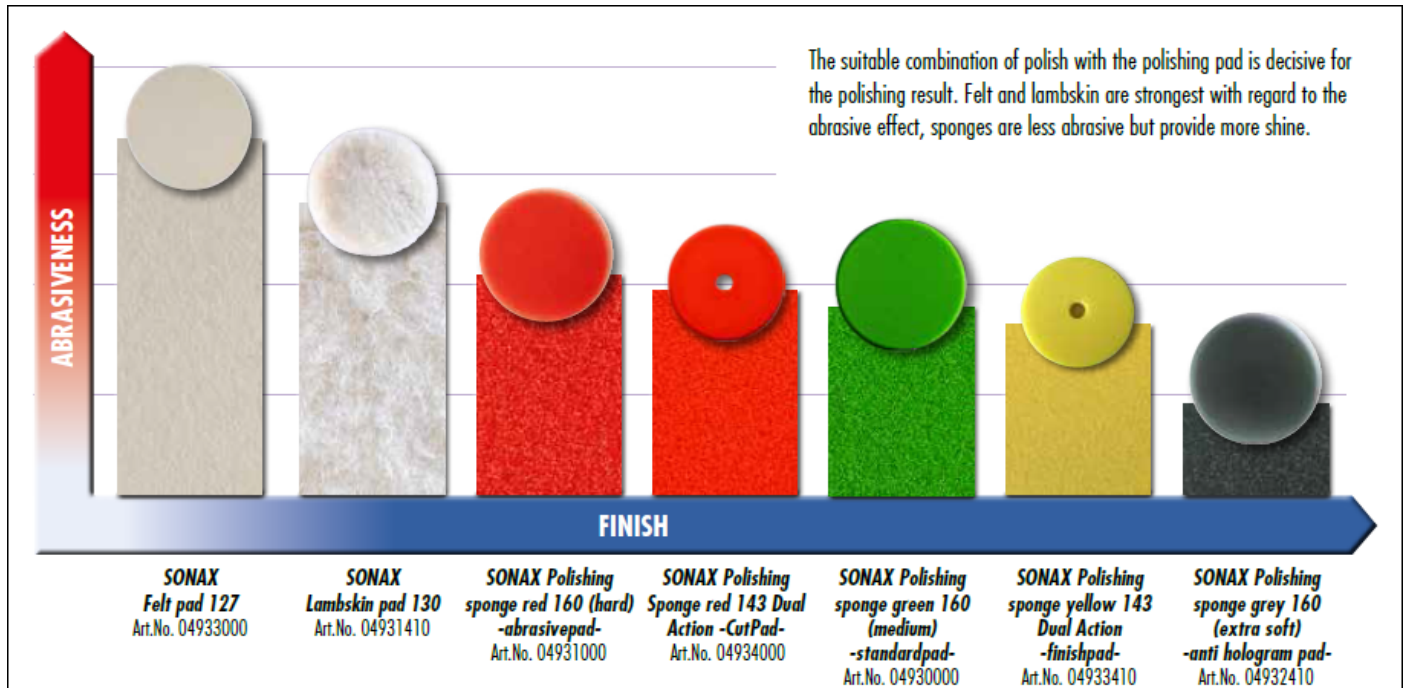

Pad-Navigator

Polish	Glass Polish	SP 06-02	Cut Max	FS 05-04	SPO 04-03	Cut& Finish	Perfect Finish	NP 03-06	HP 01-06	EX 04-06	ExCut 05-05
Art.No.	273	320	246	319	285	225	224	208	300	242	245
Lambskin	✗	✓✓	✓✓	✓	✓	✓	✗	✗	✗	✗	✓
Red Sponge	✗	✓✓	✓✓	✓✓	✓✓	✓✓	✓	✗	✗	✗	✗
Green Sponge	✗	✗	✓	✓	✓	✓✓	✓✓	✓✓	✓	✗	✗
Grey Sponge	✗	✗	✗	✗	✗	✗	✓	✓✓	✓✓	✗	✗
Red DA-Sponge	✗	✗	✗	✗	✗	✗	✓	✗	✗	✓	✓✓
Yellow DA-Sponge	✗	✗	✗	✗	✗	✗	✓	✓	✓	✓✓	✓
Felt	✓✓	✓	✗	✗	✗	✗	✗	✗	✗	✗	✗

Two hooks =Top-Recommendation

DA= Dual action