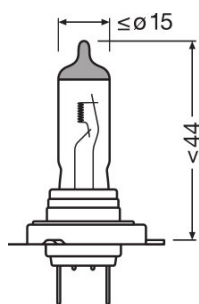

### Dimensions & weight

Diameter	12.0 mm
Product weight	12.50 g
Length	59.0 mm